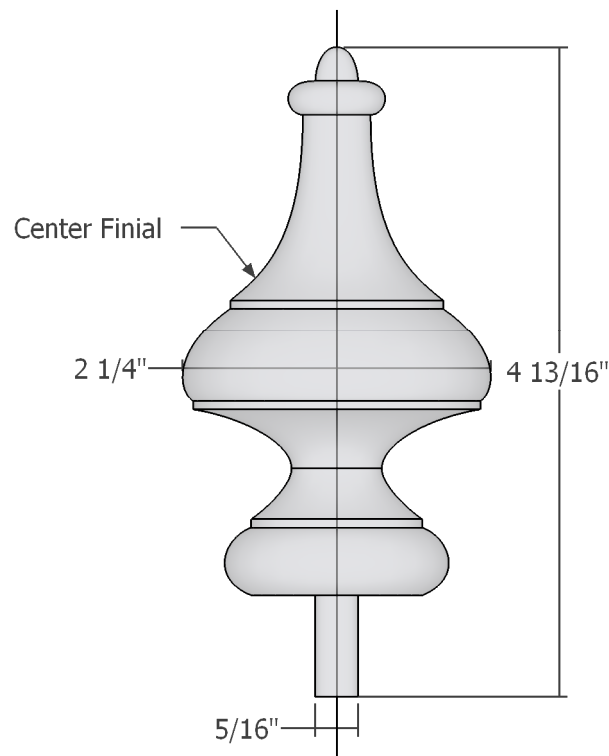

	Killen•WOOD	
	Orinda, CA	
	SAPFM Dressing Table	
	Tim Killen	April 2012

Carcase Dividers and Top Rail

Cleats

Glue Blocks

Turnings

Molding Profile

Stretchers

	Killen•WOOD Orinda, CA	
	SAPFM Dressing Table	
	Tim Killen	April 2012

Drawer Supports and Guide

Center Drawer

Center Drawer Side

	Killen•WOOD	
	Orinda, CA	
	SAPFM Dressing Table	
	Tim Killen	April 2012

Center Drawer Front and Bottom

Center Drawer Back

	Killen•WOOD	
	Orinda, CA	
	SAPFM Dressing Table	
	Tim Killen	April 2012