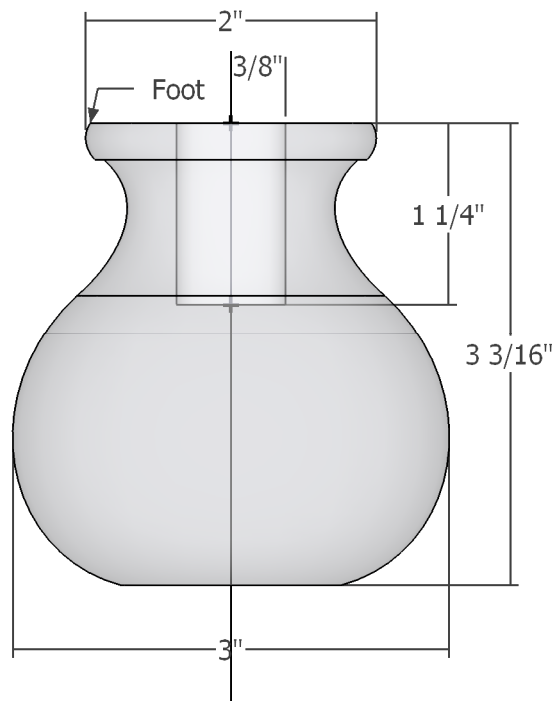

	Killen•WOOD	
	Orinda, CA	
	SAPFM Dressing Table	
	Tim Killen	April 2012

Carcase Dividers and Top Rail

Cleats

Glue Blocks

Turnings

Molding Profile

Stretchers

	Killen•WOOD Orinda, CA	
	SAPFM Dressing Table	
	Tim Killen	April 2012