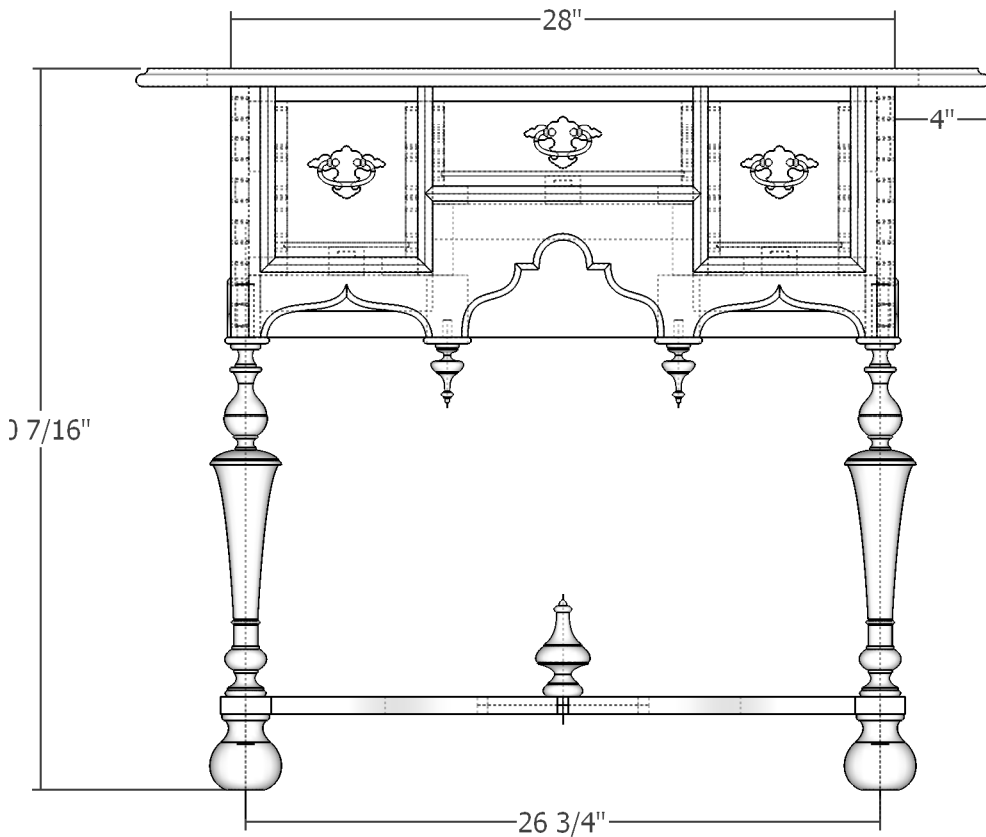

SAPFM
W&M Dressing
Table

From a drawing by:
John McAlister

SketchUp Model by Aaron Hall

John McAlister
William & Mary Dressing Table

Orthographic View

	Killen•WOOD	
	Orinda, CA	
	SAPFM Dressing Table	
	Tim Killen	April 2012