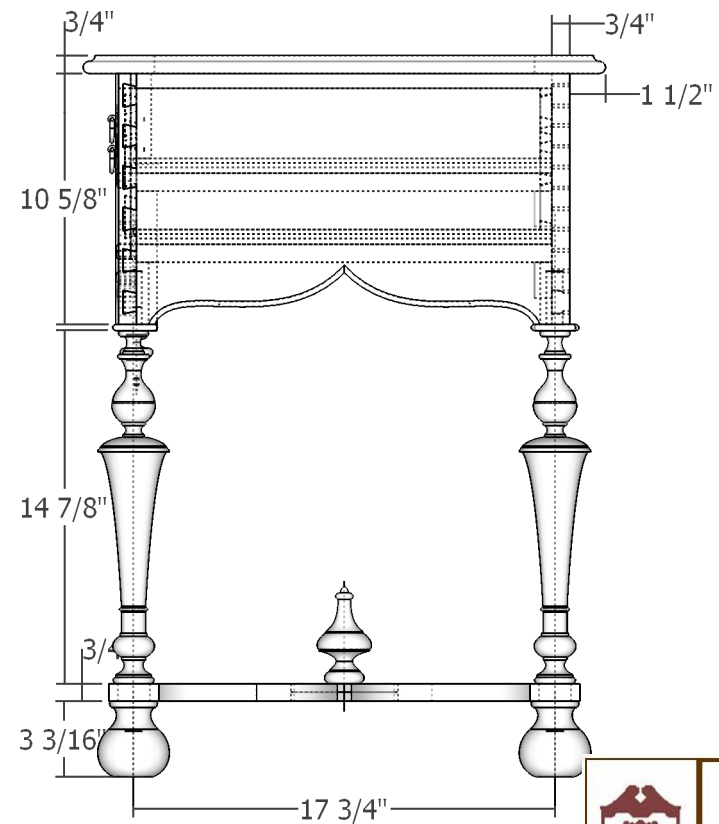

SAPFM
W&M Dressing
Table

From a drawing by:
John McAlister

SketchUp Model by Aaron Hall

John McAlister
William & Mary Dressing Table

Orthographic View

	Killen•WOOD	
	Orinda, CA	
	SAPFM Dressing Table	
	Tim Killen	April 2012