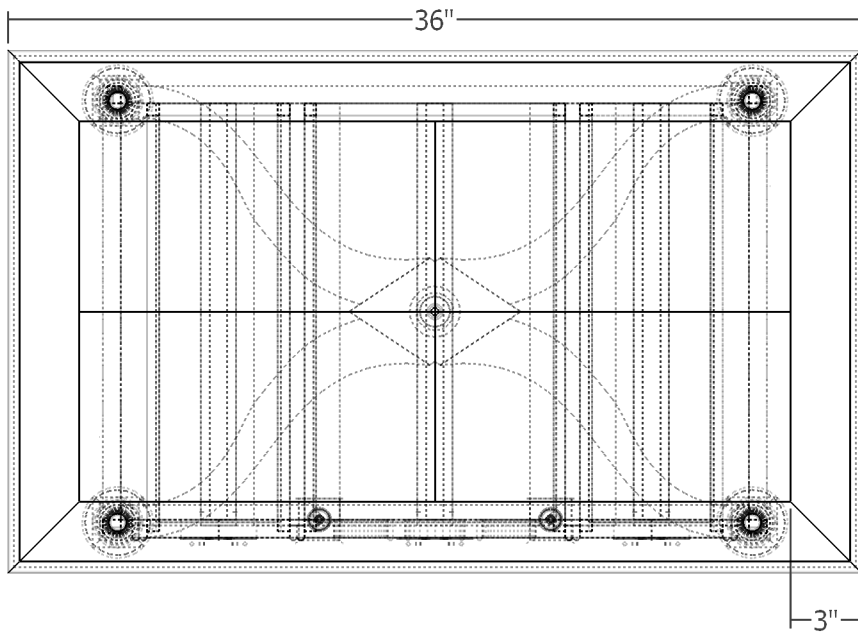

SAPFM
W&M Dressing
Table

From a drawing by:
John McAlister

SketchUp Model by Aaron Hall

John McAlister
William & Mary Dressing Table

Orthographic View

	Killen•WOOD	
	Orinda, CA	
	SAPFM Dressing Table	
	Tim Killen	April 2012