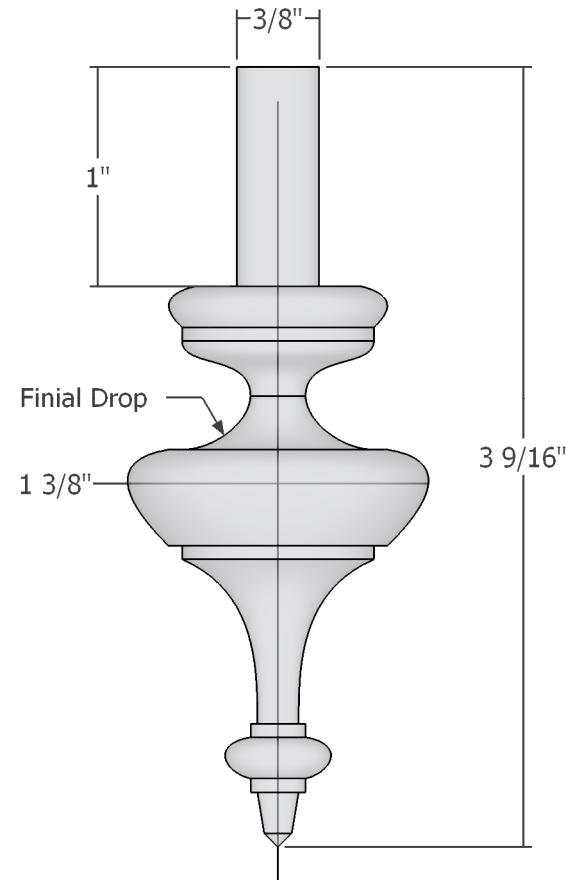

	Killen•WOOD	
	Orinda, CA	
	SAPFM Dressing Table	
	Tim Killen	April 2012

Carcase Dividers and Top Rail

Cleats

Glue Blocks

Turnings

Molding Profile

Stretchers

	Killen•WOOD Orinda, CA	
	SAPFM Dressing Table	
	Tim Killen	April 2012

Drawer Supports and Guide

Center Drawer

Center Drawer Side

	Killen•WOOD	
	Orinda, CA	
	SAPFM Dressing Table	
	Tim Killen	April 2012

Center Drawer Front and Bottom

Center Drawer Back

	Killen•WOOD	
	Orinda, CA	
	SAPFM Dressing Table	
	Tim Killen	April 2012