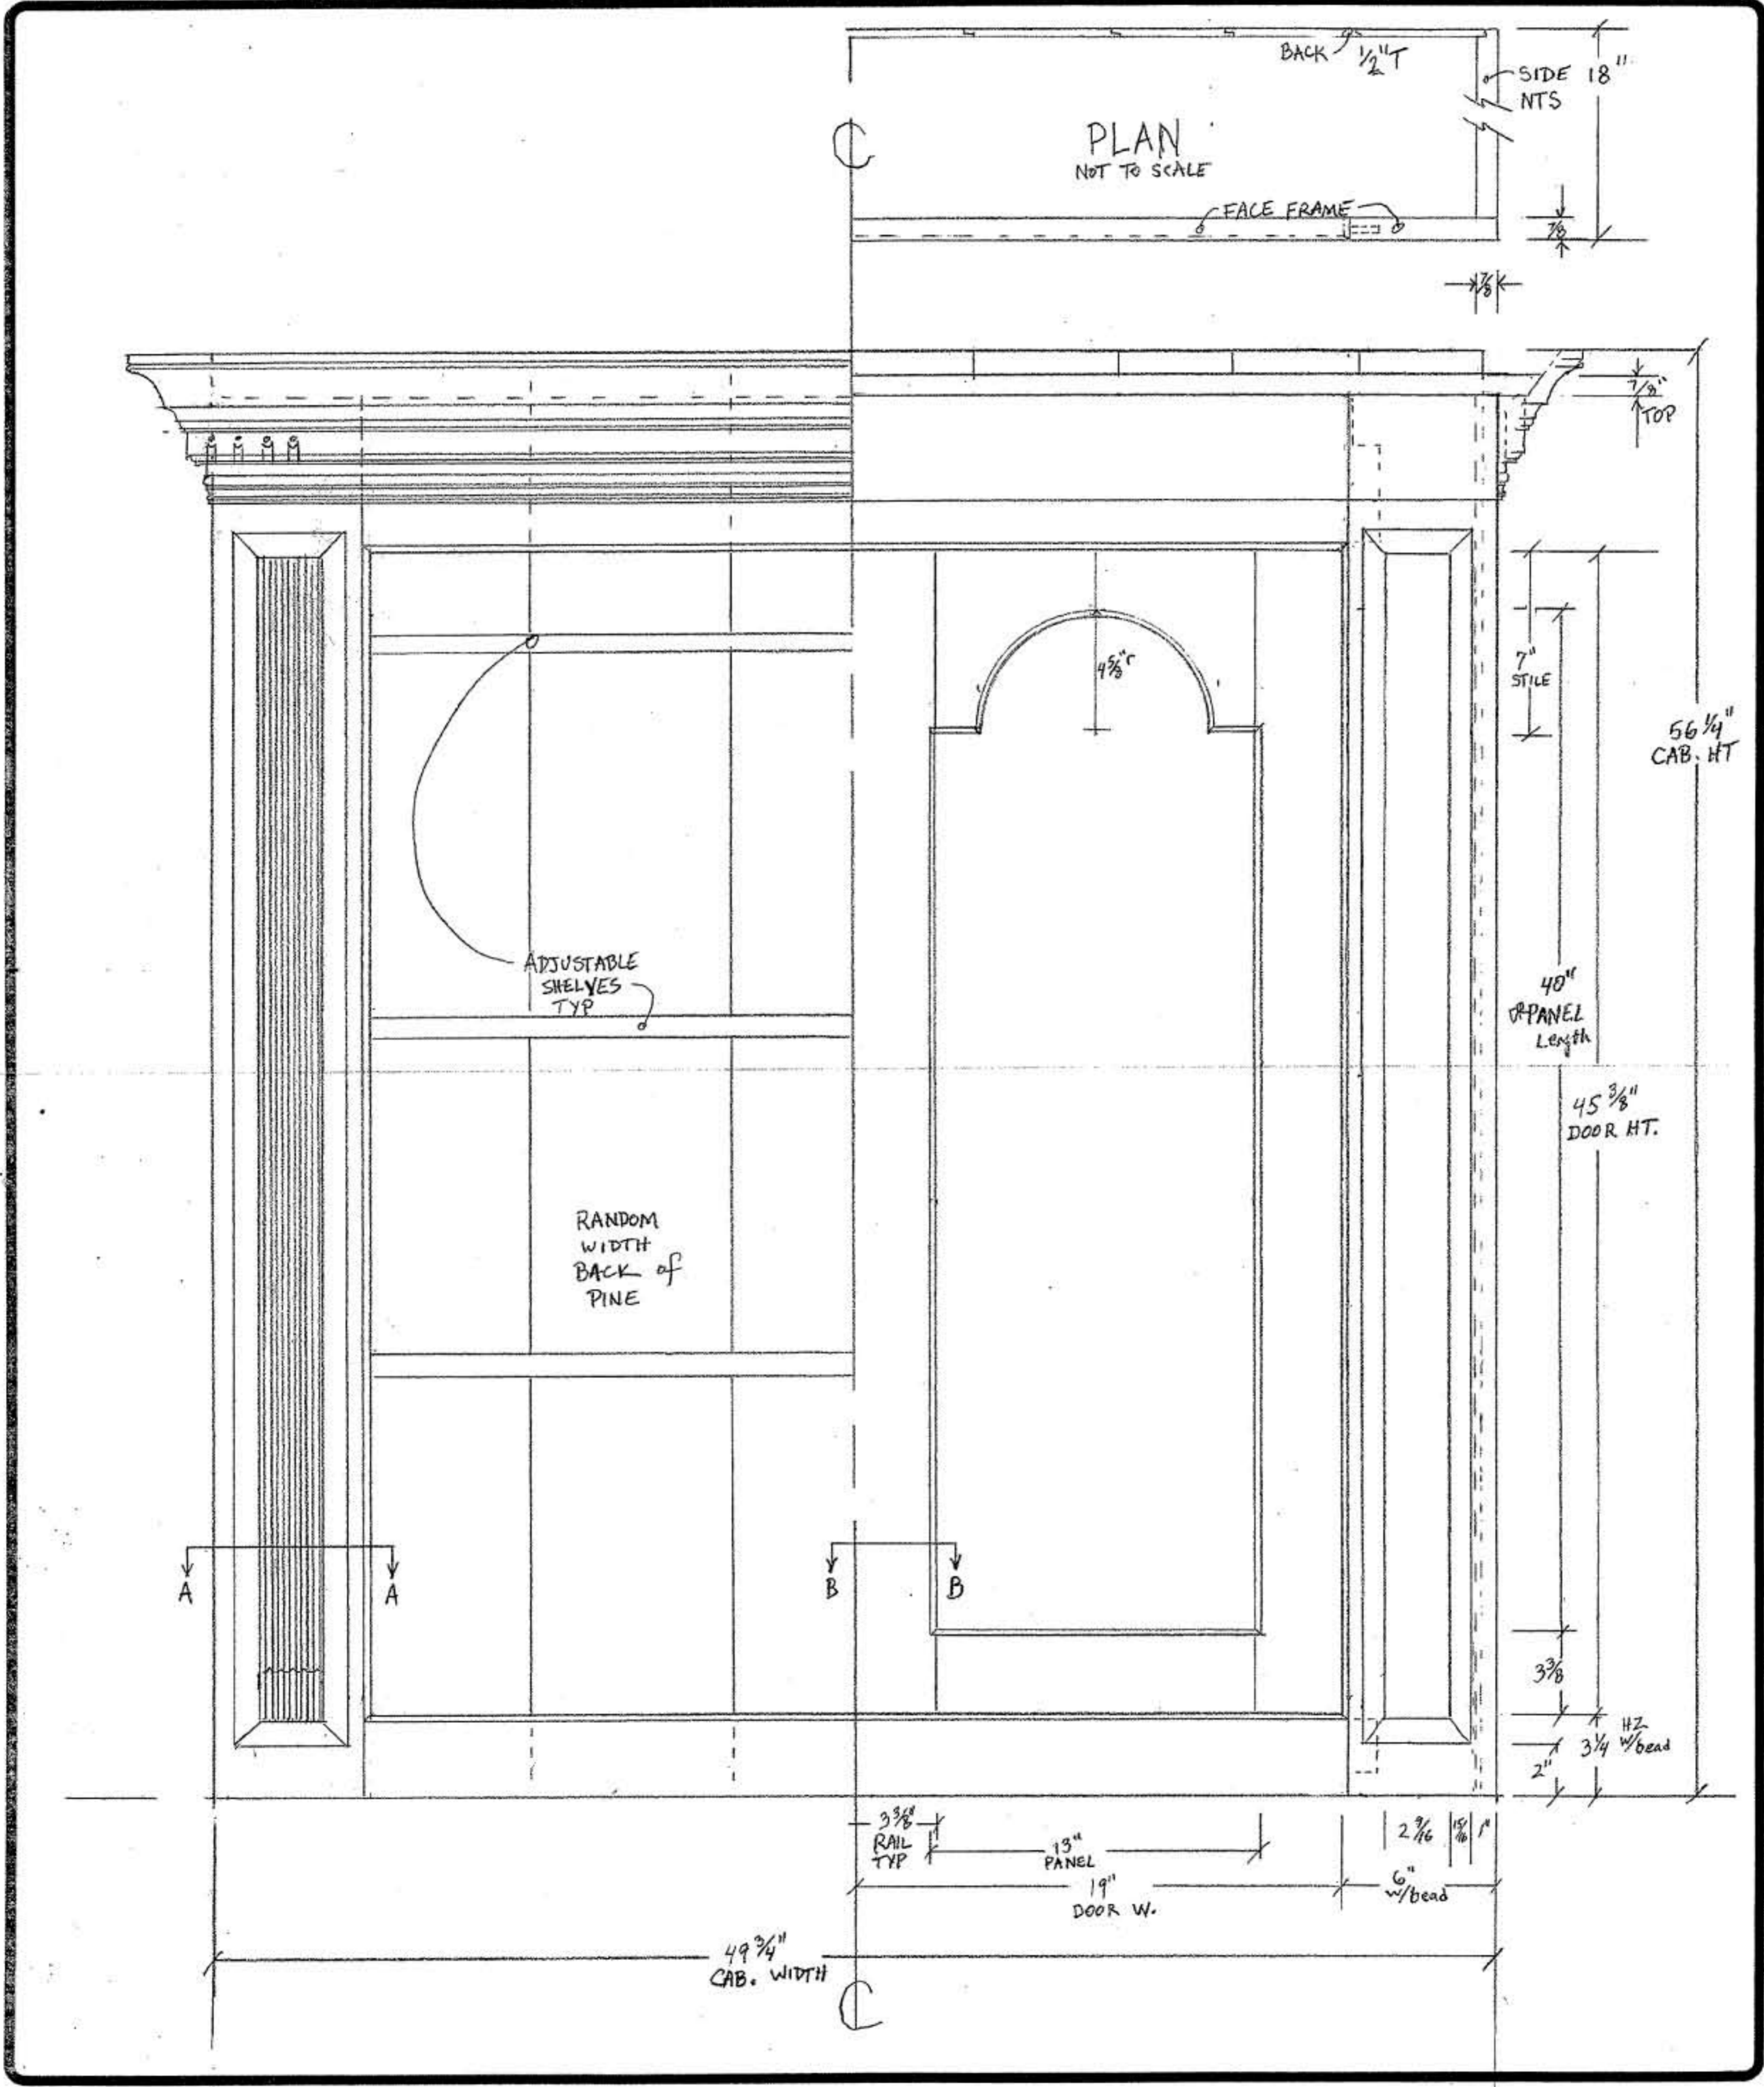

REVISIONS	BY	DATE	DESCRIPTION

A WALNUT CUPBOARD w/PINE SECONDARY
 DRAWN for: [REDACTED]

custom chairs • case pieces • tables • beds
Boston Woodworking Co., Ltd.
 Sunbury, Ohio
 Museum Quality
 Reproduction & Contemporary Furniture
 www.bostonwoodworking.com
 Mark Arnold
 Ph. 740-965-9618
 Fax 740-965-6708
 423 A South Galena Rd.
 Sunbury, Ohio 43074

DRAWN <i>Mark Arnold</i>	CHECKED	DATE 2-10-05	SCALE 1/4" = 1"	JOB NO.	SHEET 1	SHEETS 2
-----------------------------	---------	-----------------	--------------------	---------	------------	-------------

DRAWN <i>Mark Arnold</i>	CHECKED	DATE 02-10-05	SCALE 1/4" = 1"	JOB NO.	SHEET 2	SHEETS 2
-----------------------------	---------	------------------	--------------------	---------	------------	-------------