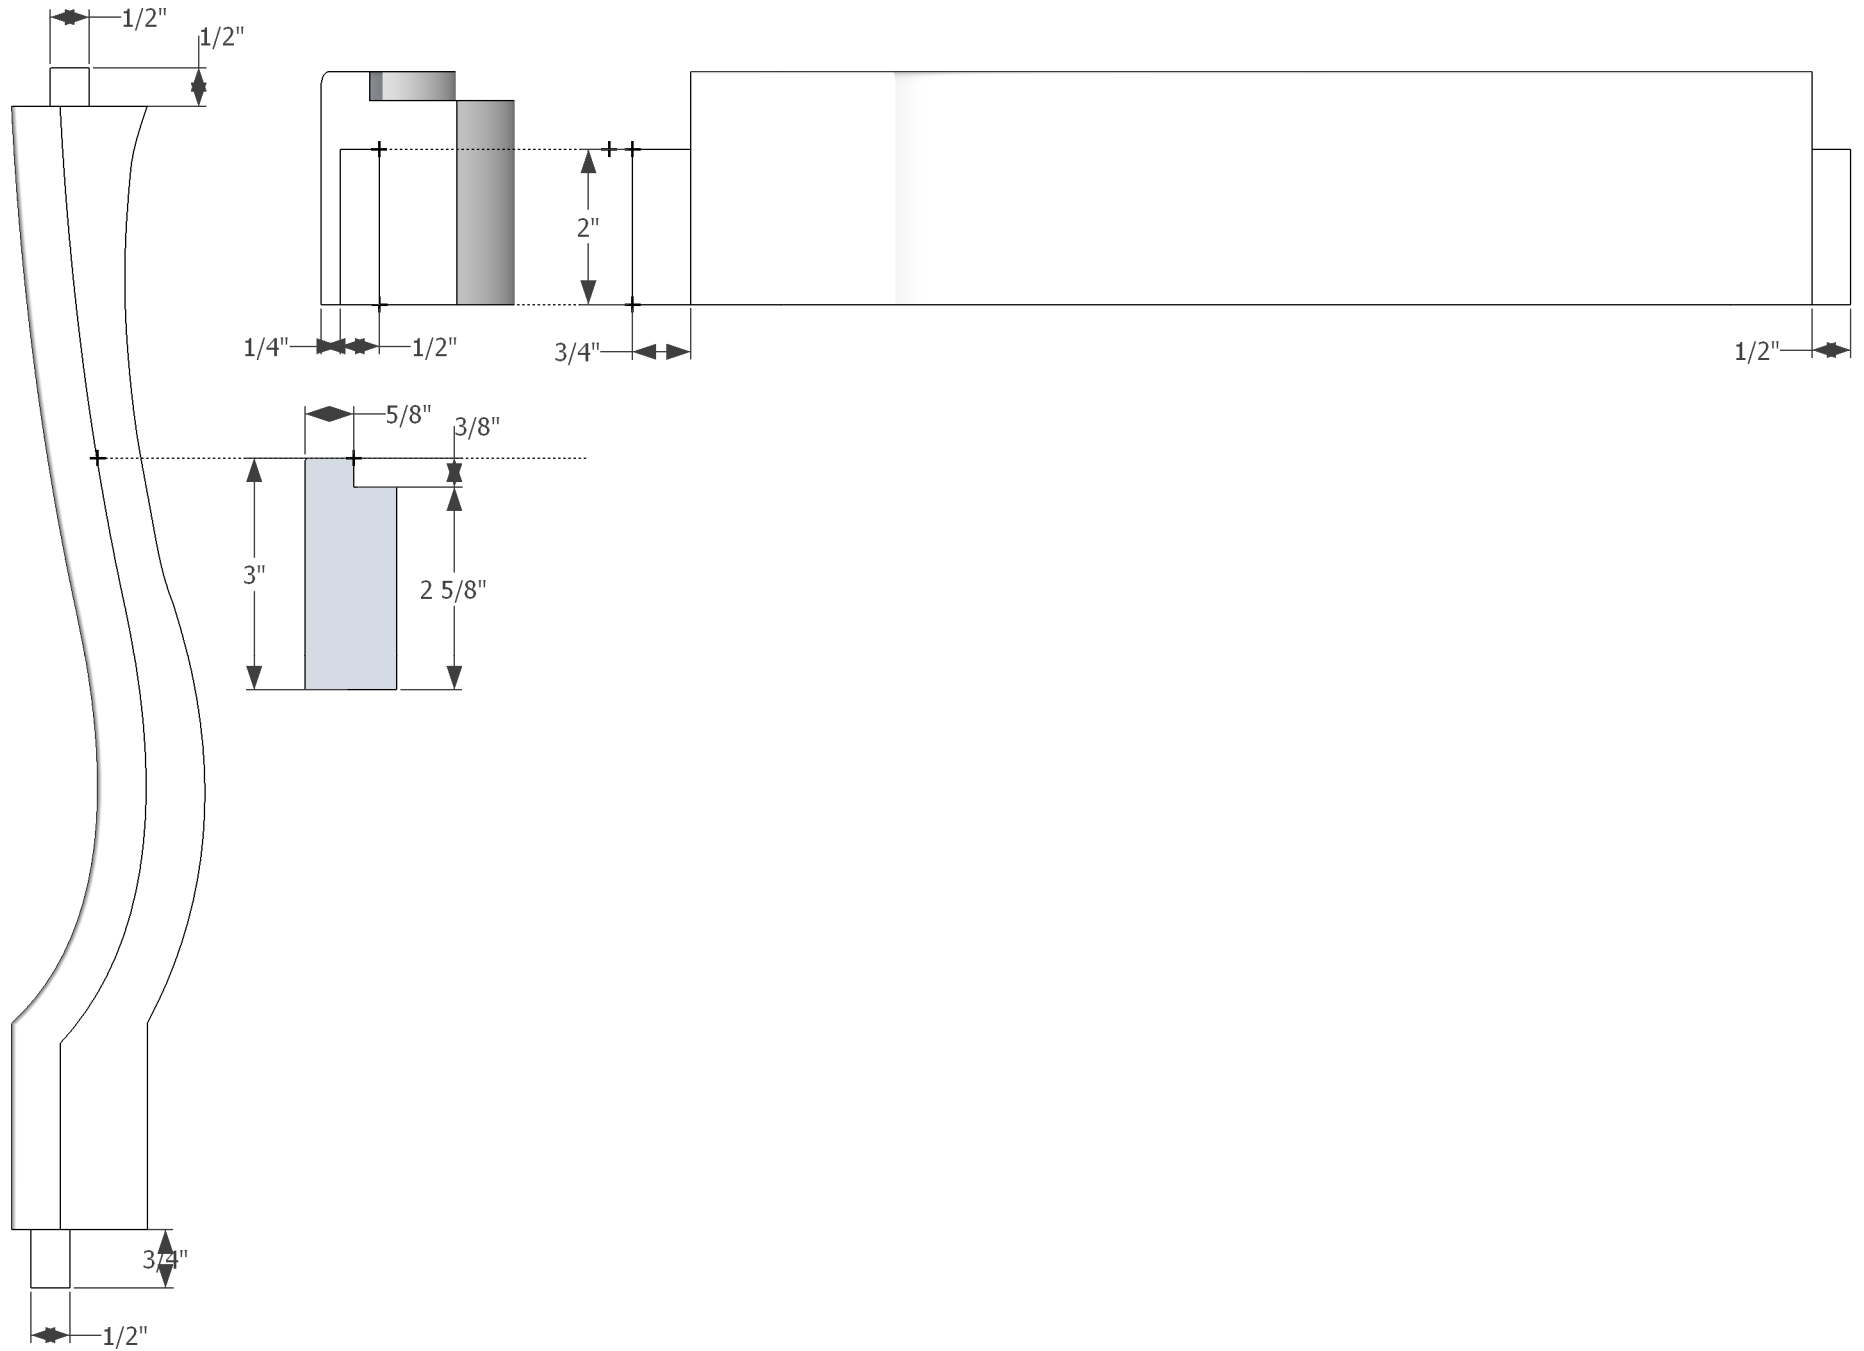

SAPFM Corner Chair

**From a drawing and picture by
John W. McAlister, Jr.**

Built in 1971 - Mahogany

SAPFM Corner Chair

Orthographic View and Dimensions

SAPFM Corner Chair

Exploded View

SAPFM Corner Chair

Side Rail

SAPFM Corner Chair

Back Rail

SAPFM Corner Chair

Splat

SAPFM Corner Chair Arm Rail and Crest Rail

Full size template available is a separate PDF document.