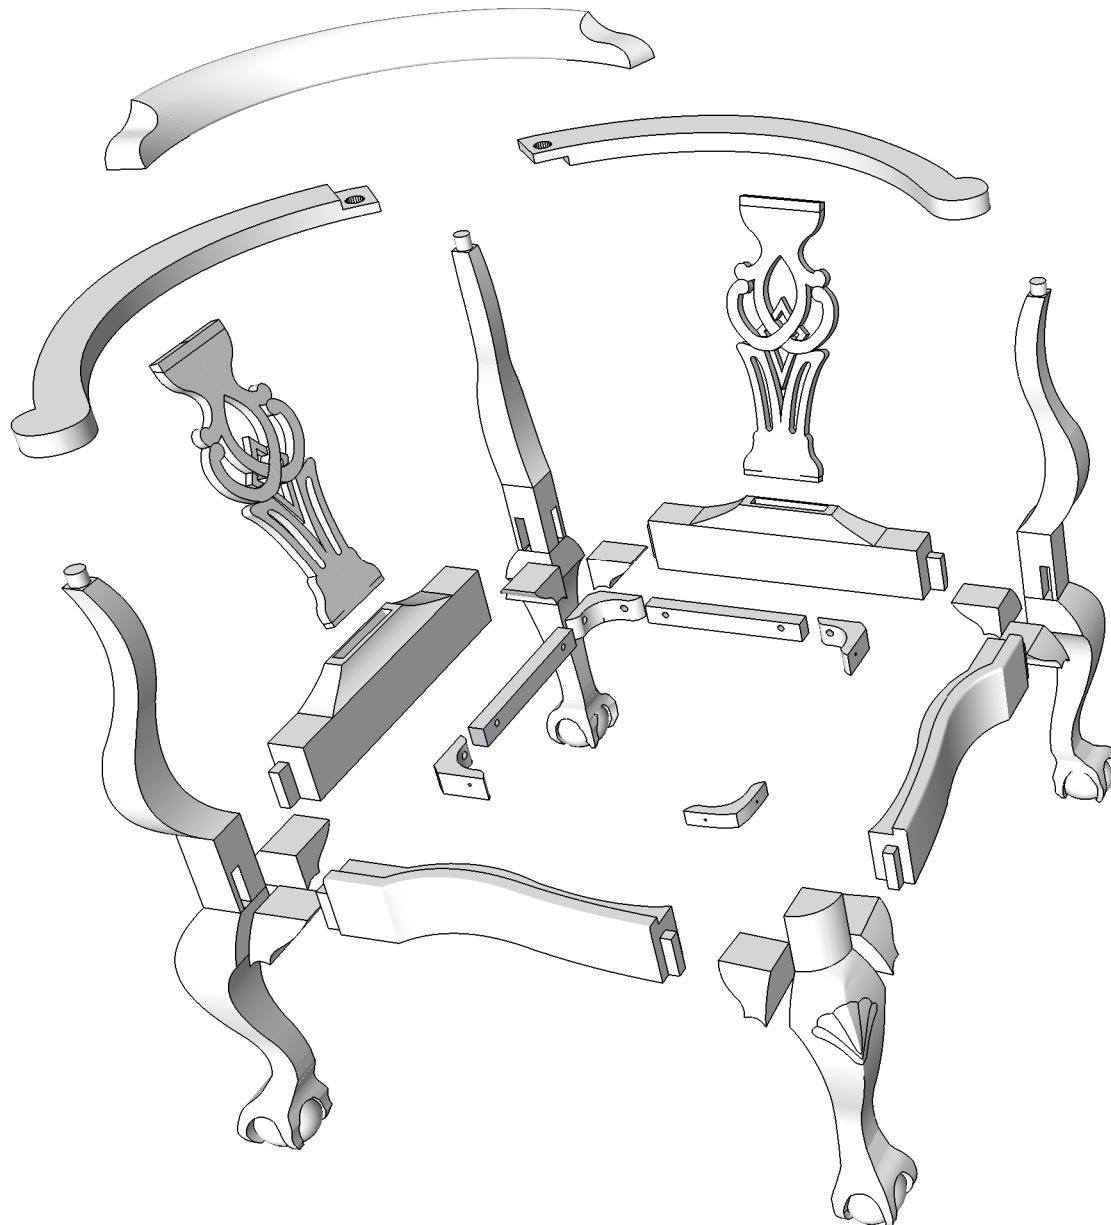

SAPFM Corner Chair

**From a drawing and picture by
John W. McAlister, Jr.**

Built in 1971 - Mahogany

SAPFM Corner Chair

Orthographic View and Dimensions

SAPFM Corner Chair

Exploded View

SAPFM Corner Chair

Side Rail

SAPFM Corner Chair

Back Rail

SAPFM Corner Chair

Splat

SAPFM Corner Chair Arm Rail and Crest Rail

Full size template available is a separate PDF document.