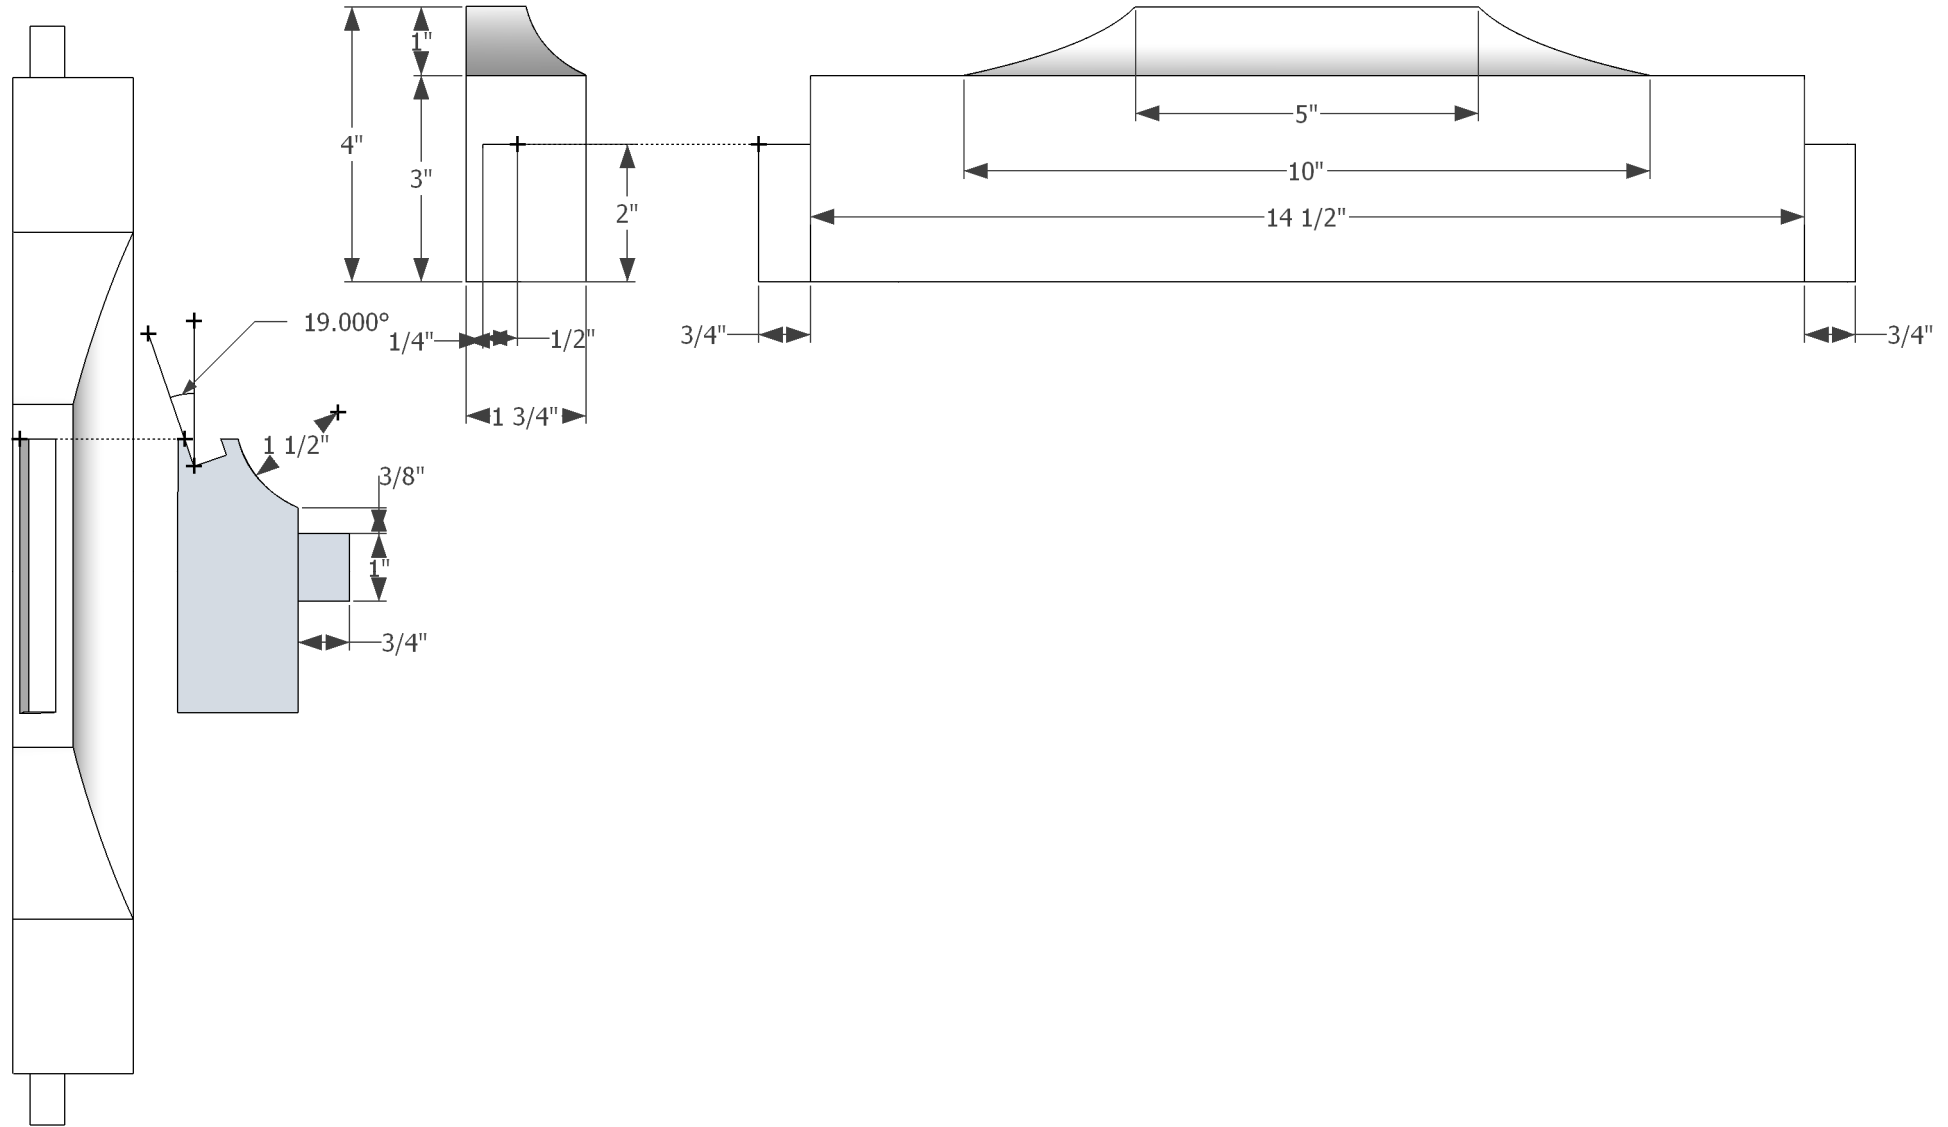

SAPFM Corner Chair

**From a drawing and picture by
John W. McAlister, Jr.**

Built in 1971 - Mahogany

SAPFM Corner Chair

Orthographic View and Dimensions

SAPFM Corner Chair

Exploded View

SAPFM Corner Chair

Side Rail

SAPFM Corner Chair

Back Rail

SAPFM Corner Chair

Splat

SAPFM Corner Chair Arm Rail and Crest Rail

Full size template available is a separate PDF document.