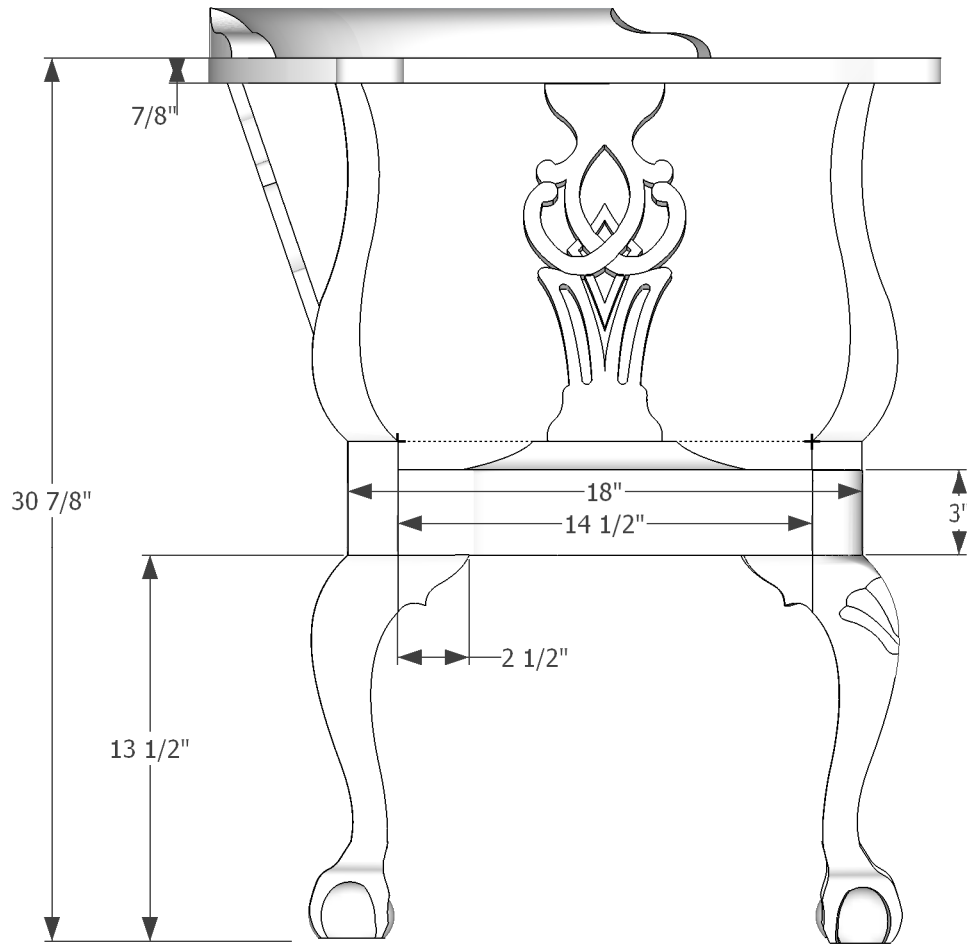

SAPFM Corner Chair

**From a drawing and picture by
John W. McAlister, Jr.**

Built in 1971 - Mahogany

SAPFM Corner Chair

Orthographic View and Dimensions

SAPFM Corner Chair

Exploded View

SAPFM Corner Chair

Side Rail

SAPFM Corner Chair

Back Rail

SAPFM Corner Chair

Splat

SAPFM Corner Chair Arm Rail and Crest Rail

Full size template available is a separate PDF document.