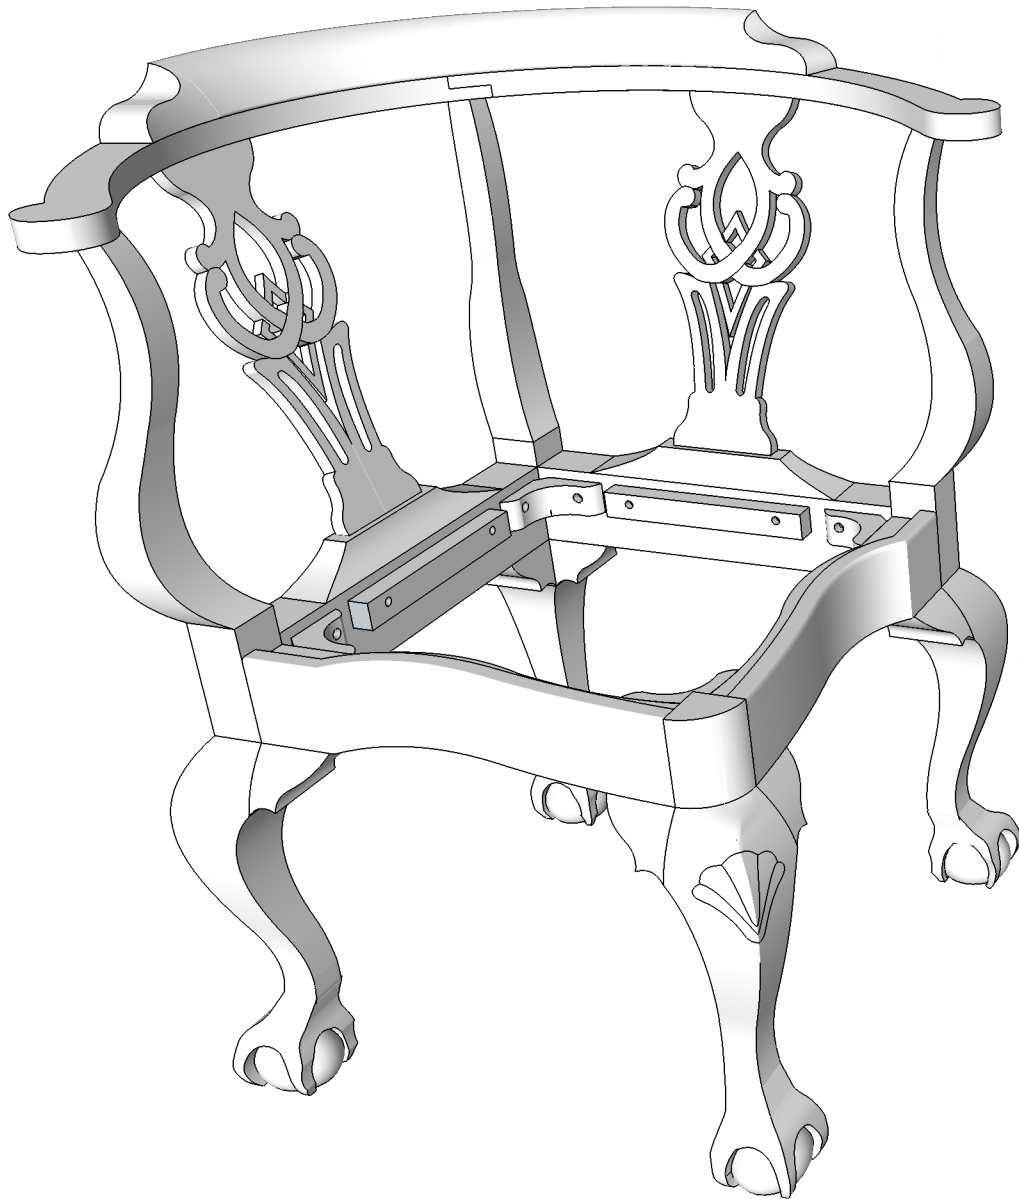

SAPFM Corner Chair

**From a drawing and picture by
John W. McAlister, Jr.**

Built in 1971 - Mahogany

SAPFM Corner Chair

Orthographic View and Dimensions

SAPFM Corner Chair

Exploded View

SAPFM Corner Chair

Side Rail

SAPFM Corner Chair

Back Rail

SAPFM Corner Chair

Splat

SAPFM Corner Chair Arm Rail and Crest Rail

Full size template available is a separate PDF document.