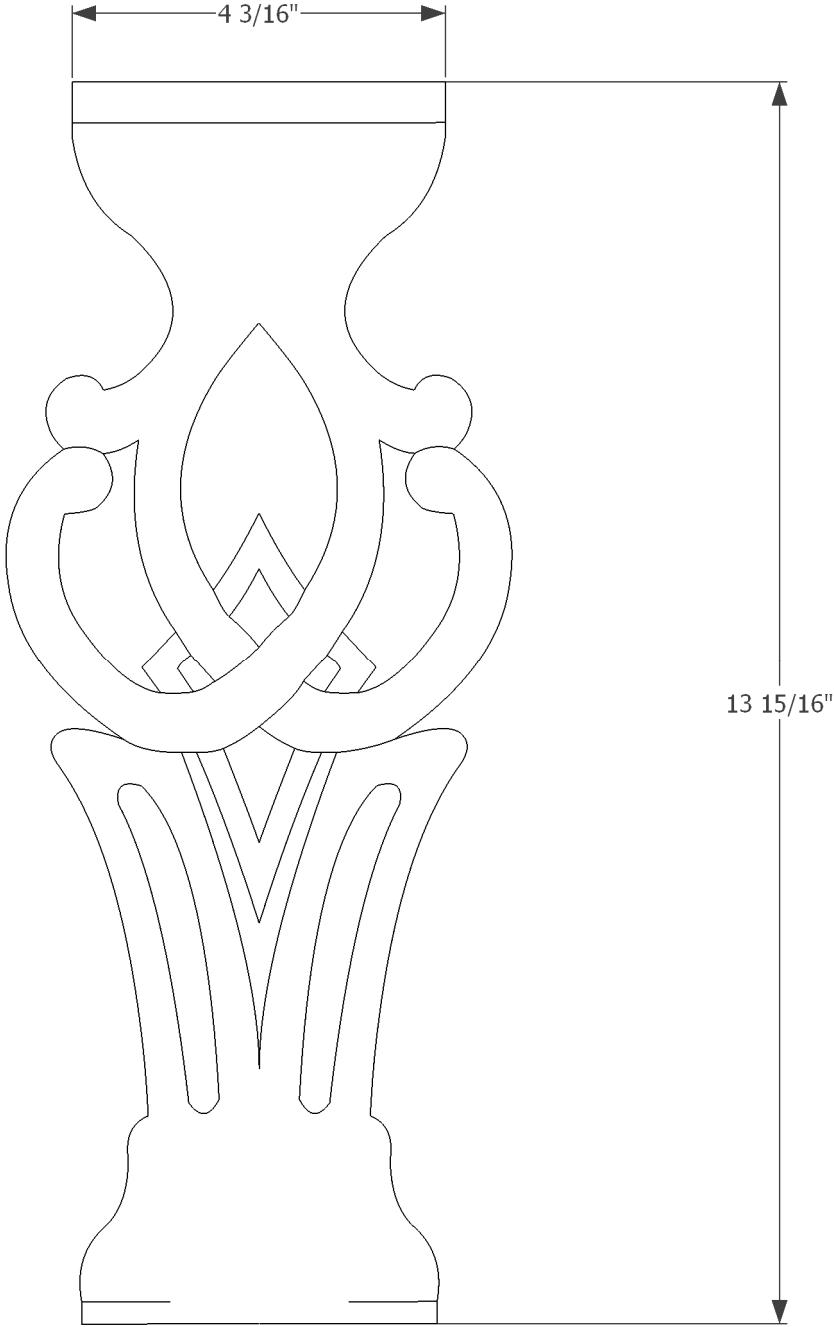

SAPFM Corner Chair

**From a drawing and picture by
John W. McAlister, Jr.**

Built in 1971 - Mahogany

SAPFM Corner Chair

Orthographic View and Dimensions

SAPFM Corner Chair

Exploded View

SAPFM Corner Chair

Side Rail

SAPFM Corner Chair

Back Rail

SAPFM Corner Chair

Splat

SAPFM Corner Chair Arm Rail and Crest Rail

Full size template available is a separate PDF document.