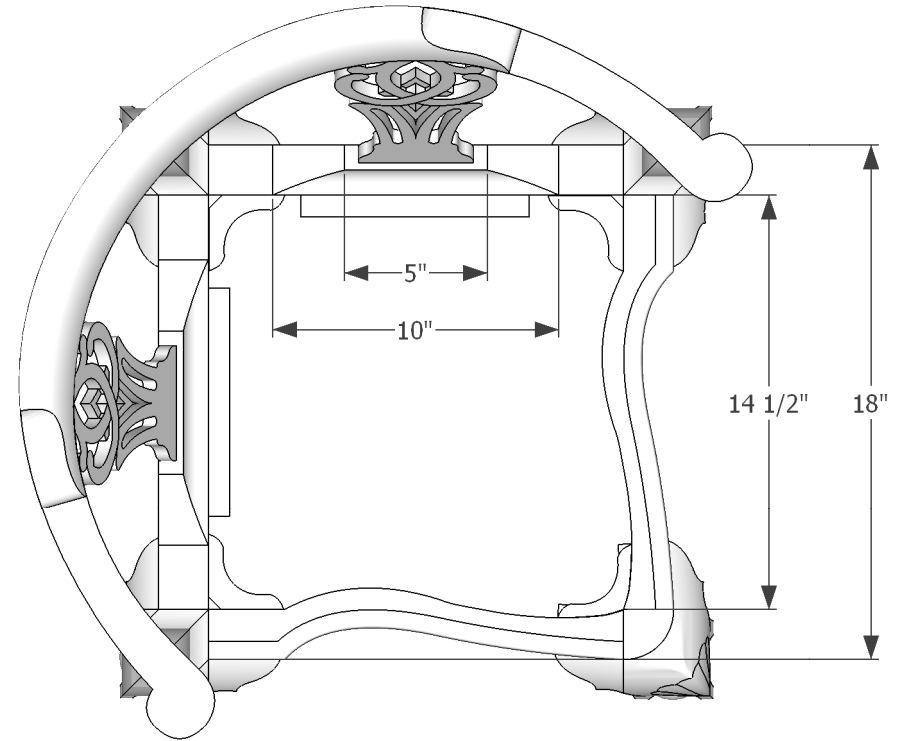

SAPFM Corner Chair

**From a drawing and picture by
John W. McAlister, Jr.**

Built in 1971 - Mahogany

SAPFM Corner Chair

Orthographic View and Dimensions

SAPFM Corner Chair

Exploded View

SAPFM Corner Chair

Side Rail

SAPFM Corner Chair

Back Rail

SAPFM Corner Chair

Splat

SAPFM Corner Chair Arm Rail and Crest Rail

Full size template available is a separate PDF document.