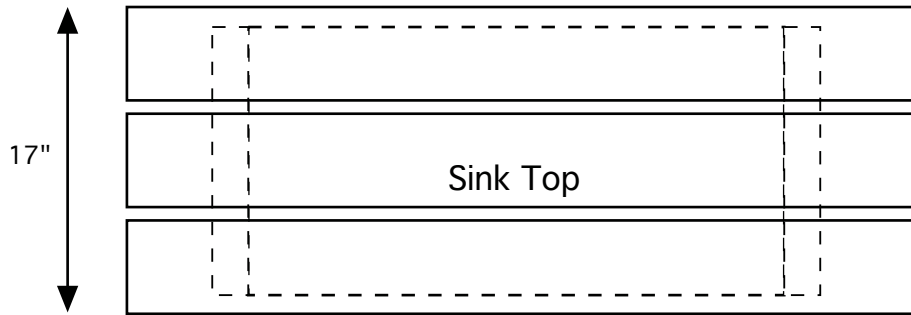

Top 37 1/2" wide 1" x 6" Decking board with 1/2" spacing - recycled

**Bonnie Plants**  
**Outdoor Sink Project**