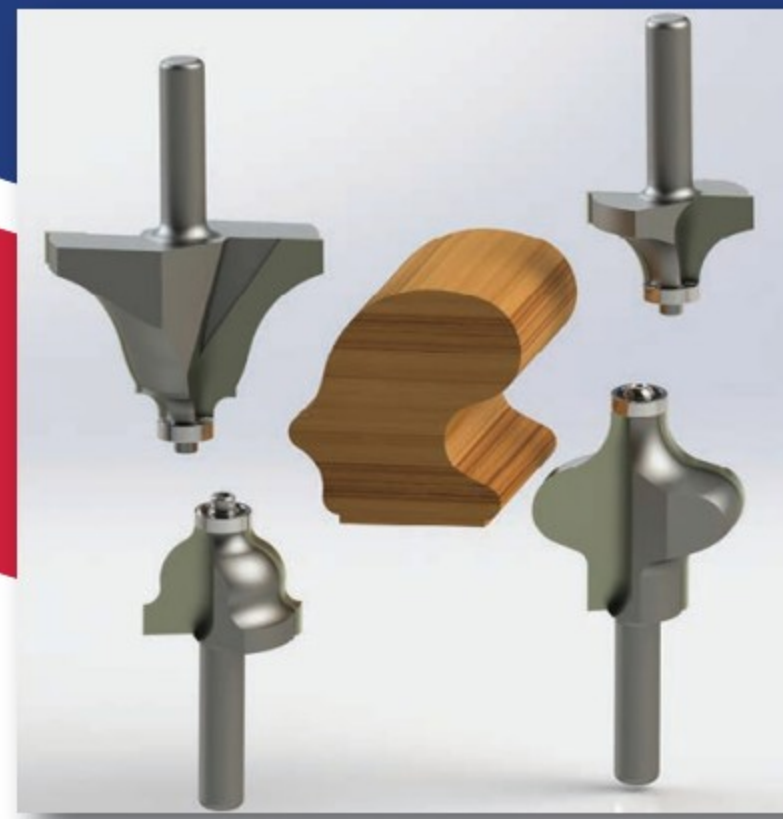

Cabinet Vision
205-556-9199, 800-280-6932

CabinetParts.com
954-861-4932

CABINETS QUICK
714 532 9005

Cabinotch
877-413-4299

VEXOR

Custom Woodworking Tools
Denver, CO

Router bits, shaper cutters,
insert tools, profile knives and
more for the woodworking industry.
Family owned and operated for over 40 years