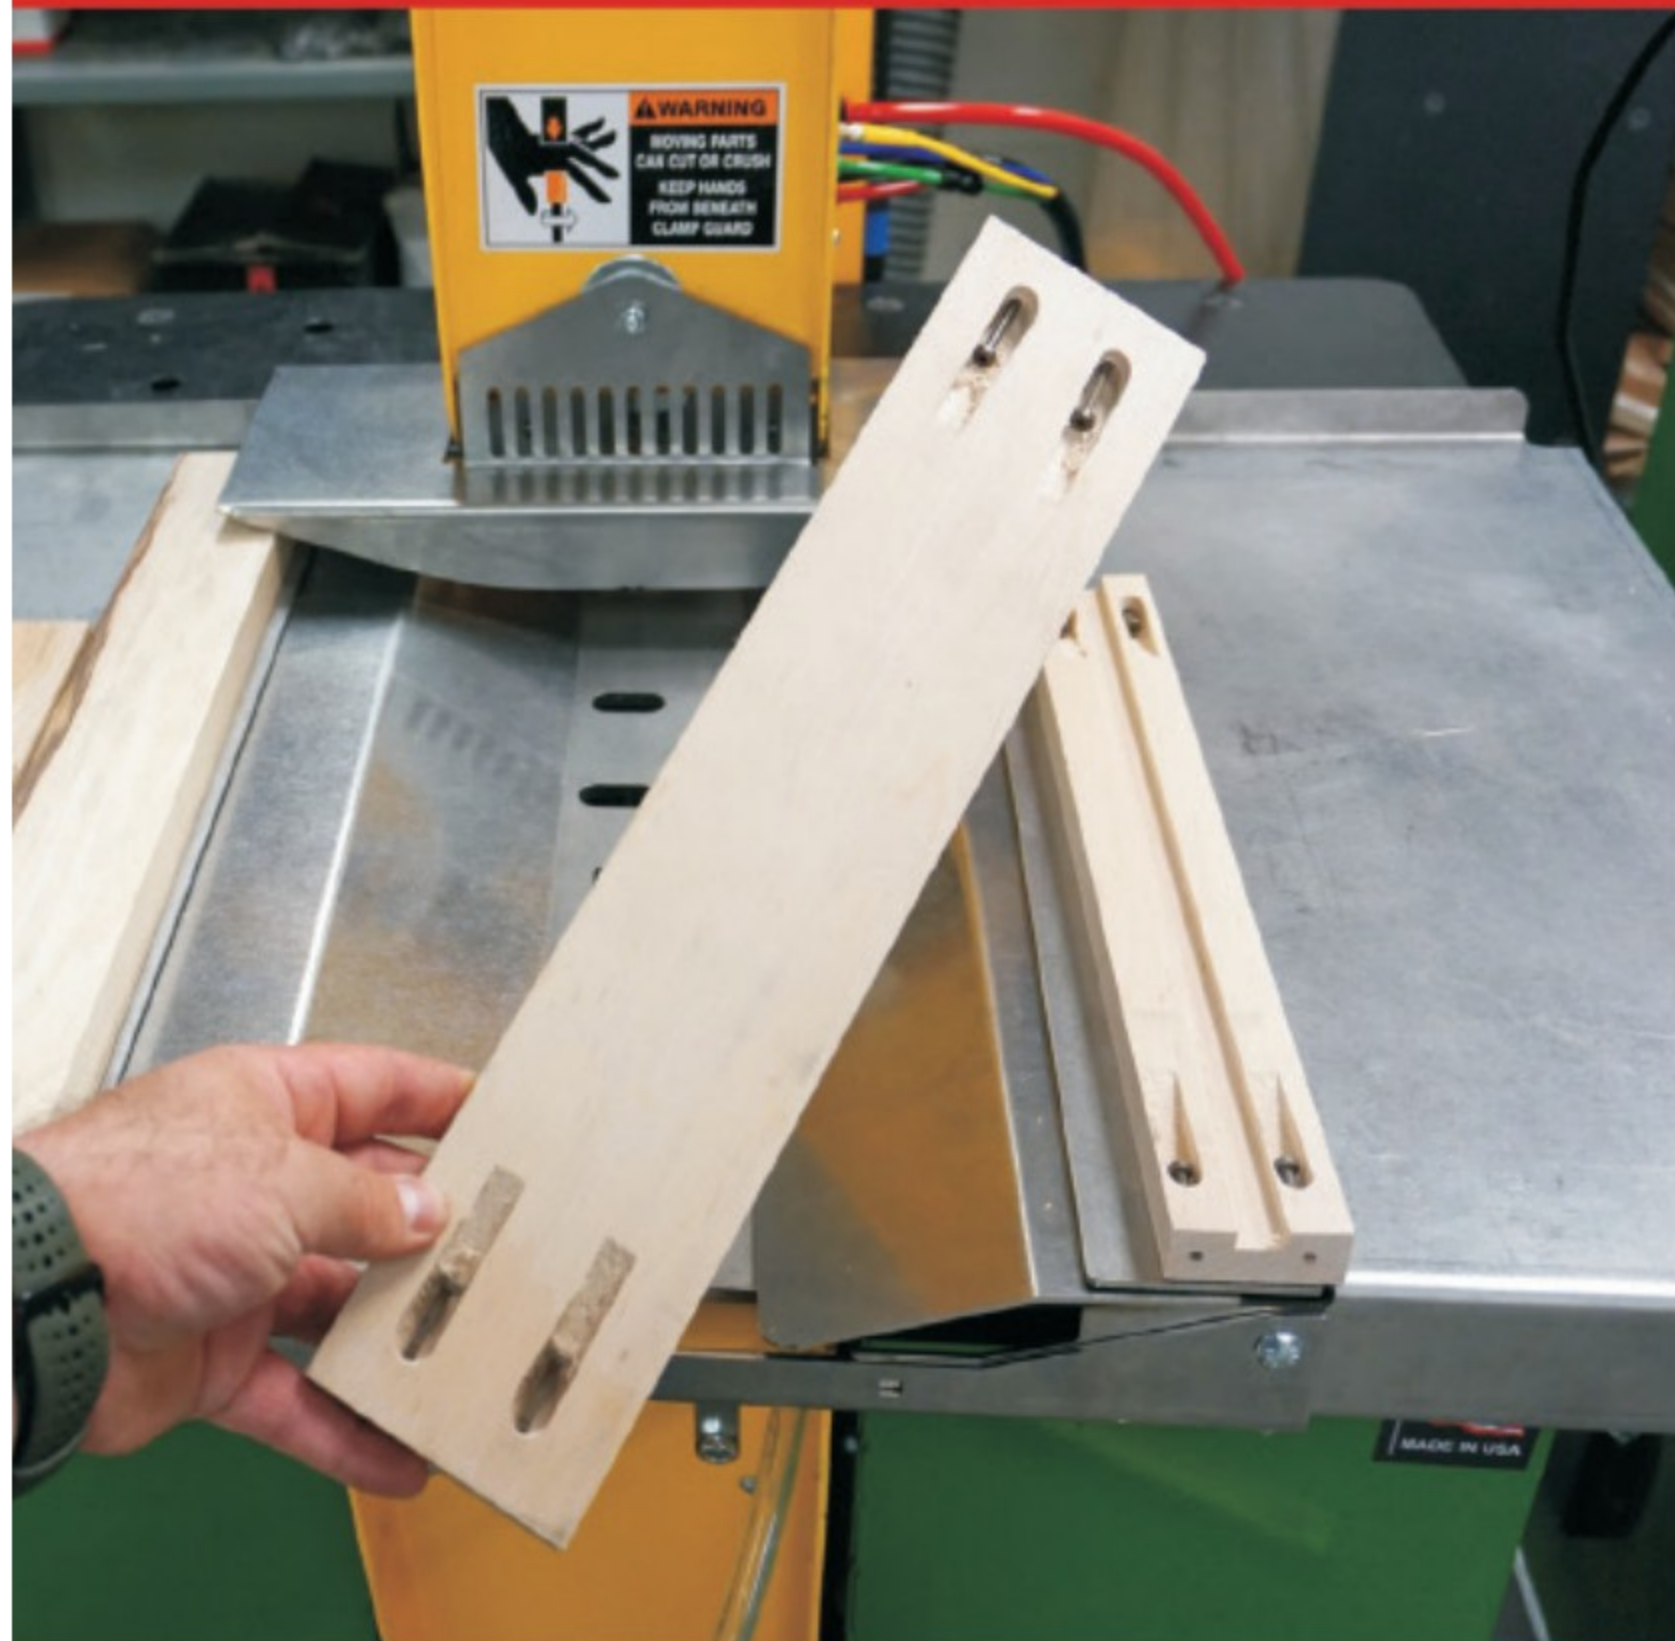

NEW SideShift Auto Positioner

Double pockets, with screws... in under 4 seconds!

Get two perfectly aligned, low angle, 6° pockets *with screws*, when you add the SideShift Double Pocket Auto Positioner to the CSI 1.5D. Easily attach SideShift to CSI's work deck and away you go: one push of the foot pedal for two pockets, with screws, all in under 4 seconds.