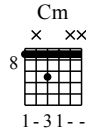

Hello Nico 〈花〉 - guitar cover by Eric Lo

♩ = 42

G Bm7 C D/A G

Bm7 C D/A G Bm7 C

clean with delay or echo effect

Cm

19 *overdrive with delay or echo effect*

12 12 12 12 11 12 11 10 10 12 12 12 12

23 *clean with delay or echo effect*

10 12 12 9 12 12 10 12 12 7 12 12

26

12 11 12 11 12 12 12 12 11 12 11 10

29

12 12 12 11 12 11 12 12 12 12 12

32

11 12 11 10 10 12 10 12 10 12 12 10 12 10 10