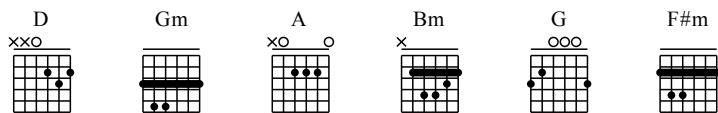

# G.E.M. 鄧紫棋 - 我的秘密 cover by Eric Lo

♩ = 105

1

D Gm D D A Bm

TAB: 2 3 2 10 2 2 2 0 0 0 2 2 2 2

8

G D A Bm D

TAB: 3 3 3 2 2 2 0 0 0 2 2 2 15 14 15 2 2 2 2

14

A G D D A Bm

TAB: 0 0 0 3 2 5 2 2 2 2 2 0 0 0 0 0 2 2 2 2 2 2

20

G D A Bm G

TAB: 3 3 3 3 3 2 2 2 2 2 0 0 0 0 0 2 2 2 2 2 2 3 3 3 3 3

D

A

G

25

2 2 2 2 2 2 2 2 | 0 0 0 0 0 0 0 0 | 3 3 3 3 3 3 3 3 | 17

3 3 3 3 3 3 3 3 | 2 2 2 2 2 2 2 2 | 0 0 0 0 0 0 0 0 | 7 7 7 7 7 7 7 7

2 2 2 2 2 2 2 2 | 2 2 2 2 2 2 2 2 | 0 0 0 0 0 0 0 0 | 5 5 5 5 5 5 5 5

0 0 0 0 0 0 0 0 | 0 0 0 0 0 0 0 0 | 2 2 2 2 2 2 2 2 | 5 5 5 5 5 5 5 5

102

Musical notation for measures 102-105. The top staff shows a melodic line with eighth notes and a key signature change to one sharp. The bottom staff shows guitar fretting with numbers 12, 7, 10, and 5.