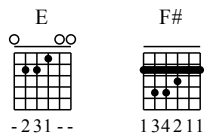

# Dear Jane - 只知感覺失了蹤 Lost

Cover by Eric Lo

♩ = 68

1

TAB: 8 6 6-7-6-7-6 | 8 6 6-7-6-7-6 | 6-8 7 6 7-9 | 4-6 4-7 7-6

5

TAB: 4-4-2-4-4-2 | 4-4-2-4-4-2 | 4-4-2-4-4-2 | 4-4-2-4-7 | 4-4-2-4-4-2

10

TAB: 4-4-2-4-4-2 | 4-4-2-4-4-2 | 4-4-2-4-7 | 6-6-6-6 | 7-7-7-7

15

TAB: 6-6-6-6 | 7-7-7-9 | 14-14-14-14 | 14-14-14-14

19

TAB: 14-14-14-14 | 14-14-14-14 | 14-14-14-14 | 14-14-14-14