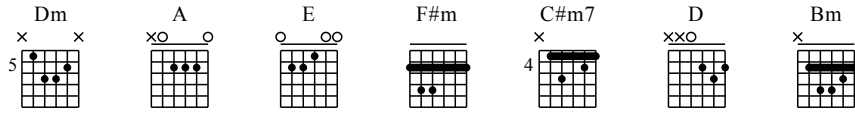

# 五月天 倔强 cover by Eric Lo

♩ = 77

1

Musical notation for measures 1-5. The top staff is a treble clef staff with a 4/4 time signature. The bottom staff is a guitar TAB staff with fret numbers: 17-16-14, 17-16-14-15-17, 14-17-21-22, 17-16-14, 17-16-14-15-17, 14-17-21-22.

6

Musical notation for measures 6-10. The top staff is a treble clef staff. The bottom staff is a guitar TAB staff with fret numbers: 17-16-14, 17-16-14-15-17, 14-17-21-22, 17-16-14, 17-16-14-15-17, 14-17-21-22, 6-7-5.

11

Musical notation for measures 11-14. The top staff is a treble clef staff with chords A, E, F#m, C#m7, D, A, Bm, E. The bottom staff is a guitar TAB staff with fret numbers: 0-0-0-0-0, 2-2-2-2-4-4, 2-2-2-2-5-5, 2-2-2-2-4-4, 4-4-4-4-6-6, 2-2-2-2-0-0, 3-3-3-2-2-2, 4-4-4-4-1-1, 4-4-4-4-2-2, 2-2-2-2-0-0.

15

Musical notation for measures 15-18. The top staff is a treble clef staff with chords A, E, F#m, C#m7, D, A, Bm, E. The bottom staff is a guitar TAB staff with fret numbers: 0-0-0-0-0, 2-2-2-2-4-4, 2-2-2-2-5-5, 2-2-2-2-4-4, 4-4-4-4-6-6, 2-2-2-2-0-0, 3-3-3-2-2-2, 4-4-4-4-1-1, 4-4-4-4-2-2, 2-2-2-2-0-0.